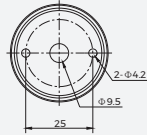

Ceiling-mounted profiles **Specification**

AS-NNR30VCC-XX-2

【Features】

- **Material:** aluminum;
- **Operating environment:** indoor;
- **Installation:** screw flat mounting;
- **Warranty:** 6 years.

【Mechanical Parameter】

AS-NNR30VCC-XX-2

【Specification information】

Describe	Accessories Picture	Order model	Quantity/ case (PCS)	Net weight (kg)	Per box net weight (kg)	Gross weight (kg)	Packages (mm)	Range of applications
NNR30 Ceiling mounting accessory		AS-NNR30VCC- XX-2	36	0.125	4.5	6.8	410*410*260	suit to:NNR30