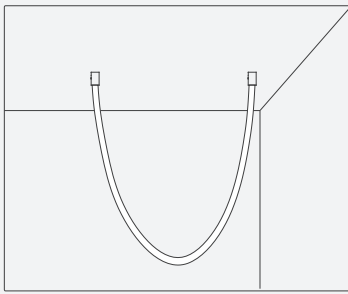

Ceiling-mounted profiles **Specification**

AS-NNR30VCC-XX-2

【Features】

- **Material:** aluminum;
- **Operating environment:** indoor;
- **Installation:** screw flat mounting;
- **Warranty:** 6 years.

【Mechanical Parameter】

AS-NNR30VCC-XX-2

【Specification information】

Describe	Accessories Picture	Order model	Quantity/ case (PCS)	Net weight (kg)	Per box net weight (kg)	Gross weight (kg)	Packages (mm)	Range of applications
NNR30 Ceiling mounting accessory		AS-NNR30VCC- XX-2	36	0.125	4.5	6.8	410*410*260	suit to:NNR30