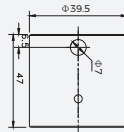

AS-NNR30VCC-XX-2

【Specification information】

Describe	Accessories Picture	Order model	Quantity/ case (PCS)	Net weight (kg)	Per box net weight (kg)	Gross weight (kg)	Packages (mm)	Range of applications
NNR30 Ceiling mounting accessory		AS-NNR30VCC- XX-2	36	0.125	4.5	6.8	410*410*260	suit to:NNR30