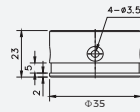

Ceiling-mounted profiles **Specification**

AS-NNR30VCC-XX-2

【Features】

- **Material:** aluminum;
- **Operating environment:** indoor;
- **Installation:** screw flat mounting;
- **Warranty:** 6 years.

【Mechanical Parameter】

AS-NNR30VCC-XX-2

【Specification information】

Describe	Accessories Picture	Order model	Quantity/ case (PCS)	Net weight (kg)	Per box net weight (kg)	Gross weight (kg)	Packages (mm)	Range of applications
NNR30 Ceiling mounting accessory		AS-NNR30VCC- XX-2	36	0.125	4.5	6.8	410*410*260	suit to:NNR30